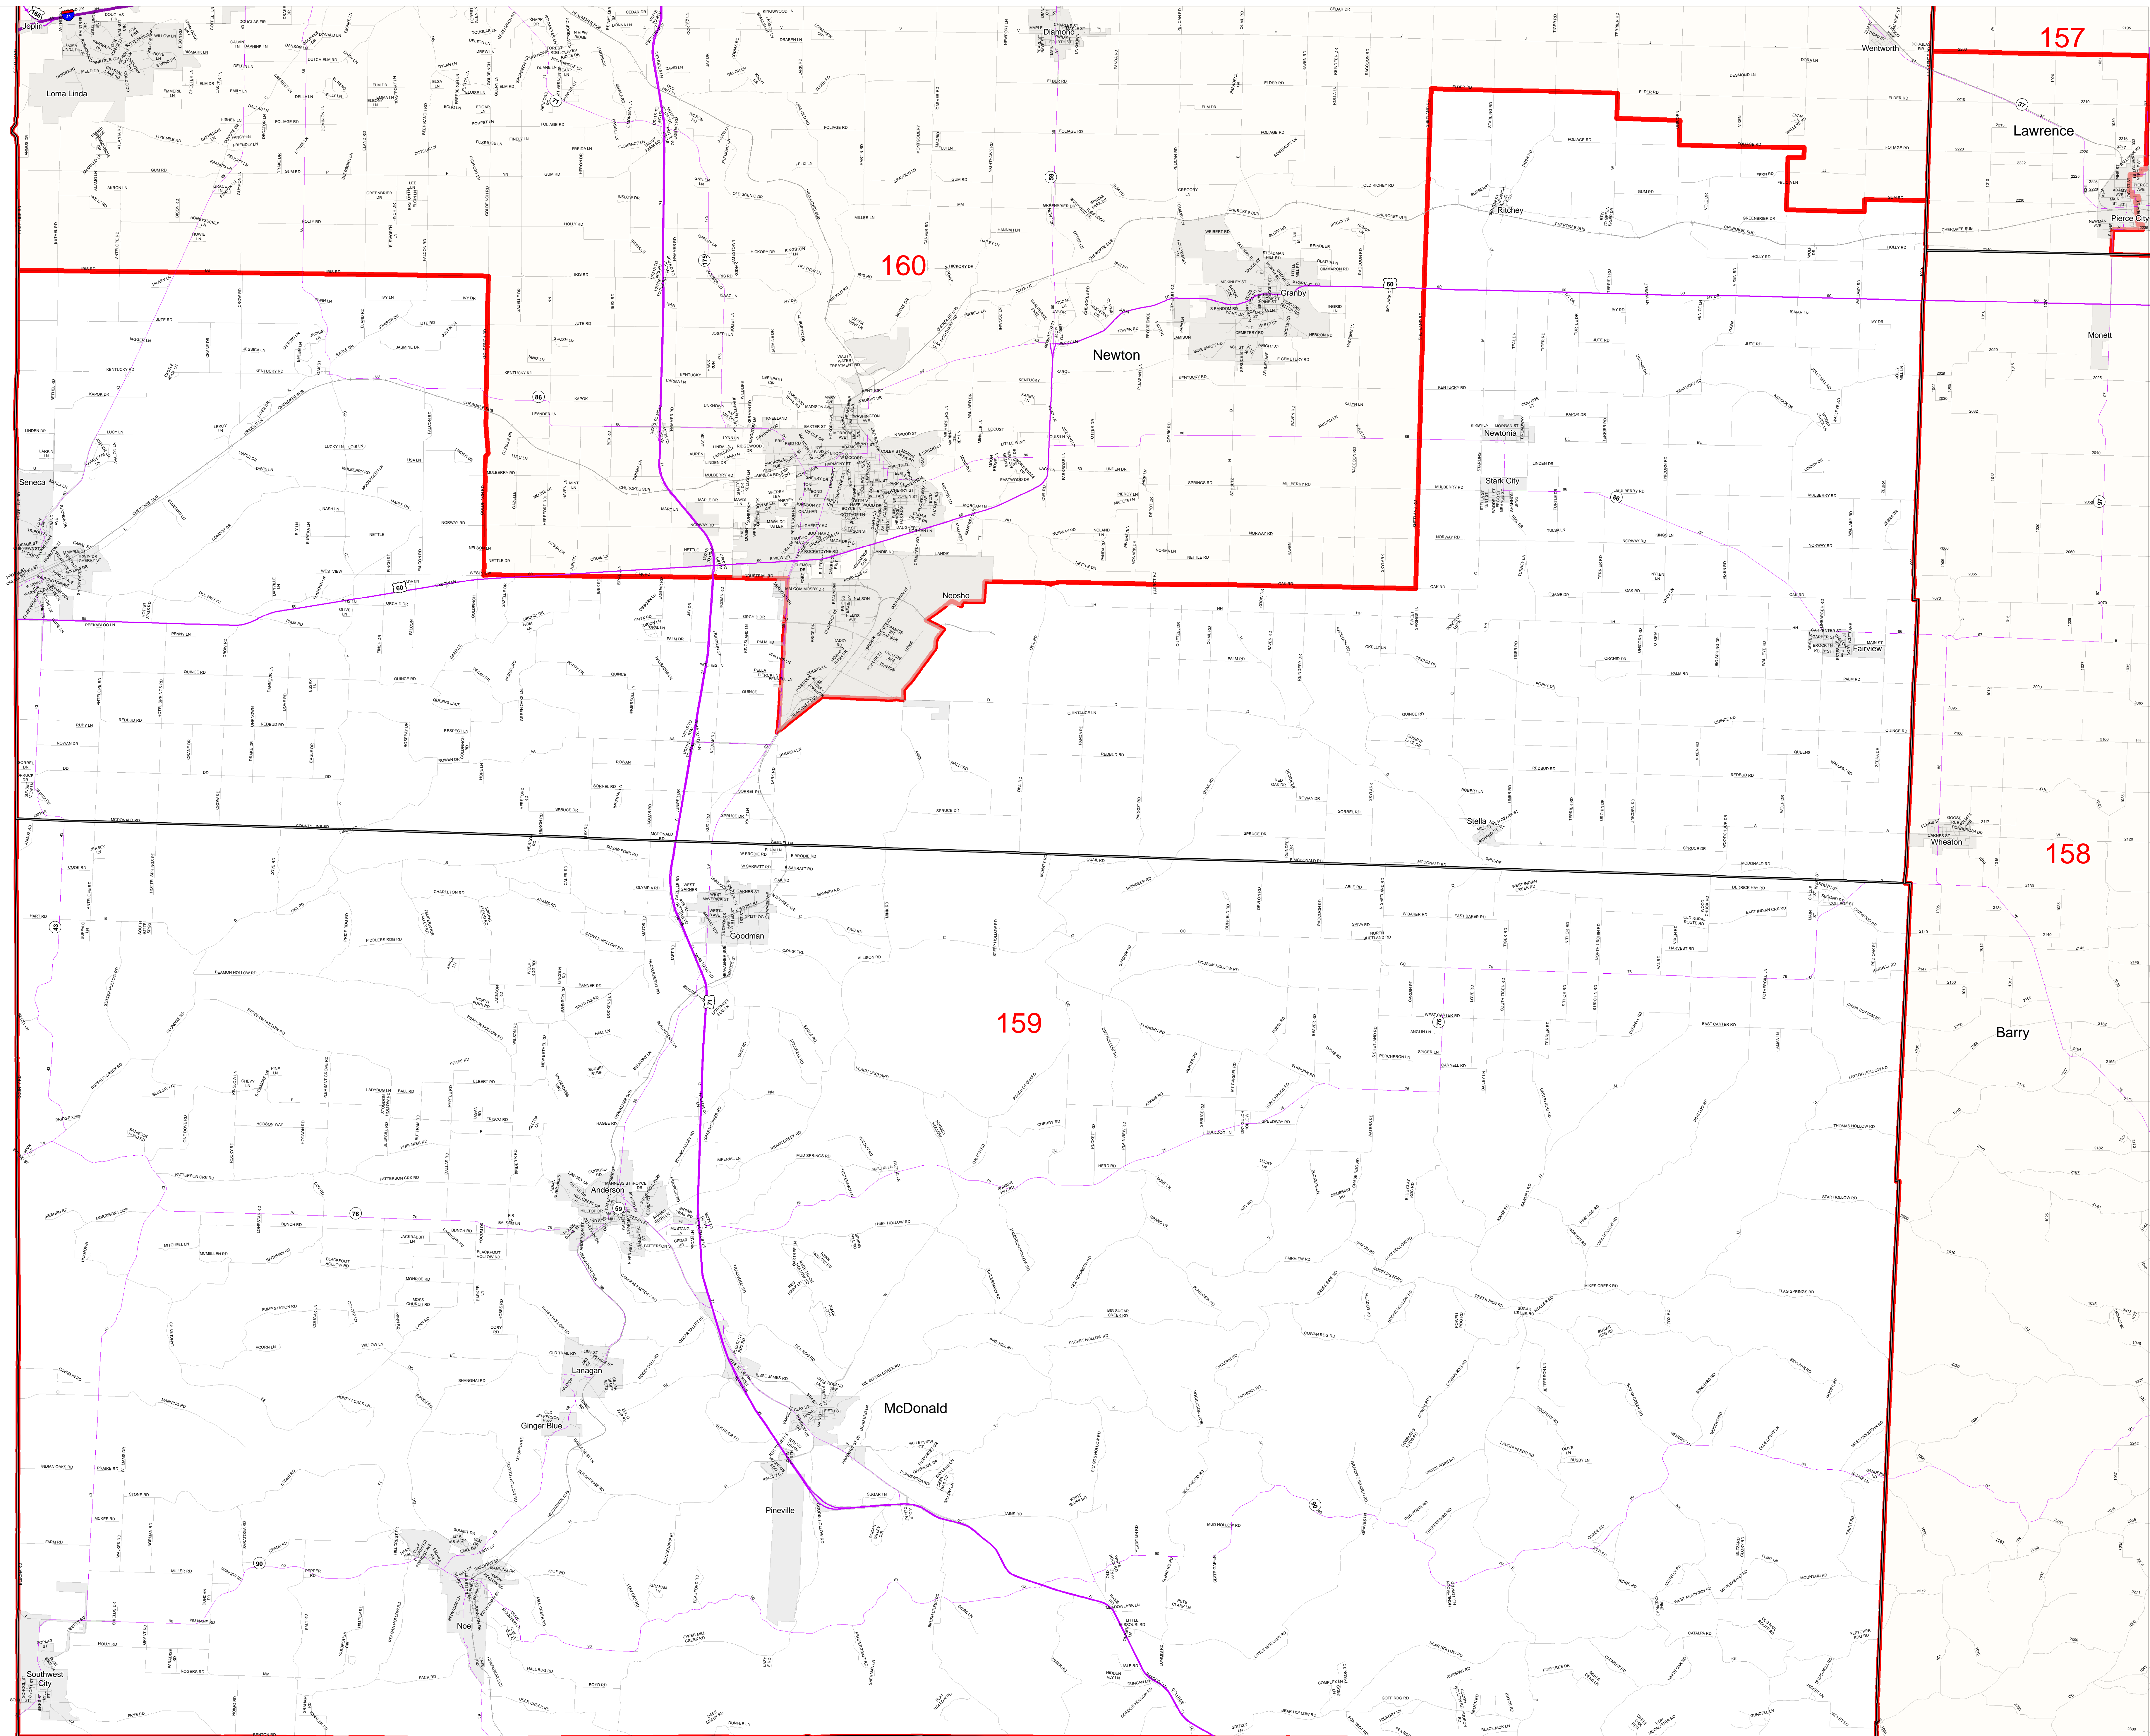

Missouri State House District Number 159
House Apportionment Plan 2011

- Districts
- Counties
- Interstates
- U.S. Highways
- MO Highways
- Streets
- Incorporated Places*
- Area Outside of Featured District